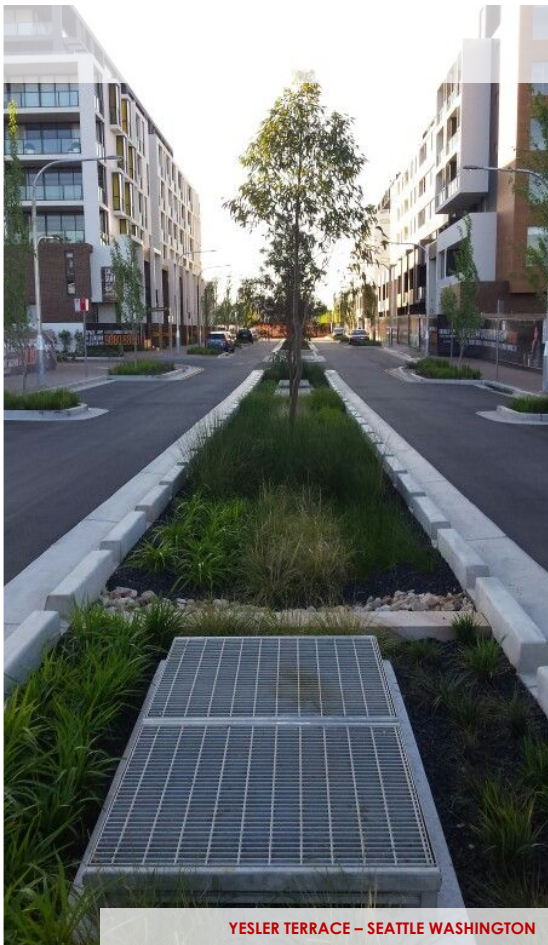

YESLER TERRACE – SEATTLE WASHINGTON

ATLANTA GEORGIA

■ BUILDING ENTRY

RED CEDAR – SEATTLE WASHINGTON

THE ESTELLE – SEATTLE WASHINGTON

RAVEN TERRACE – SEATTLE WASHINGTON

MOVEMENT

A hand is shown holding a metal grill lid, positioned over a grill. The grill is lit with a bright orange and yellow flame. Several pieces of chicken are cooking on the grill, with some smoke rising from the fire. The background is slightly blurred, showing a person in a blue shirt. The overall scene is outdoors, likely at a picnic or barbecue.