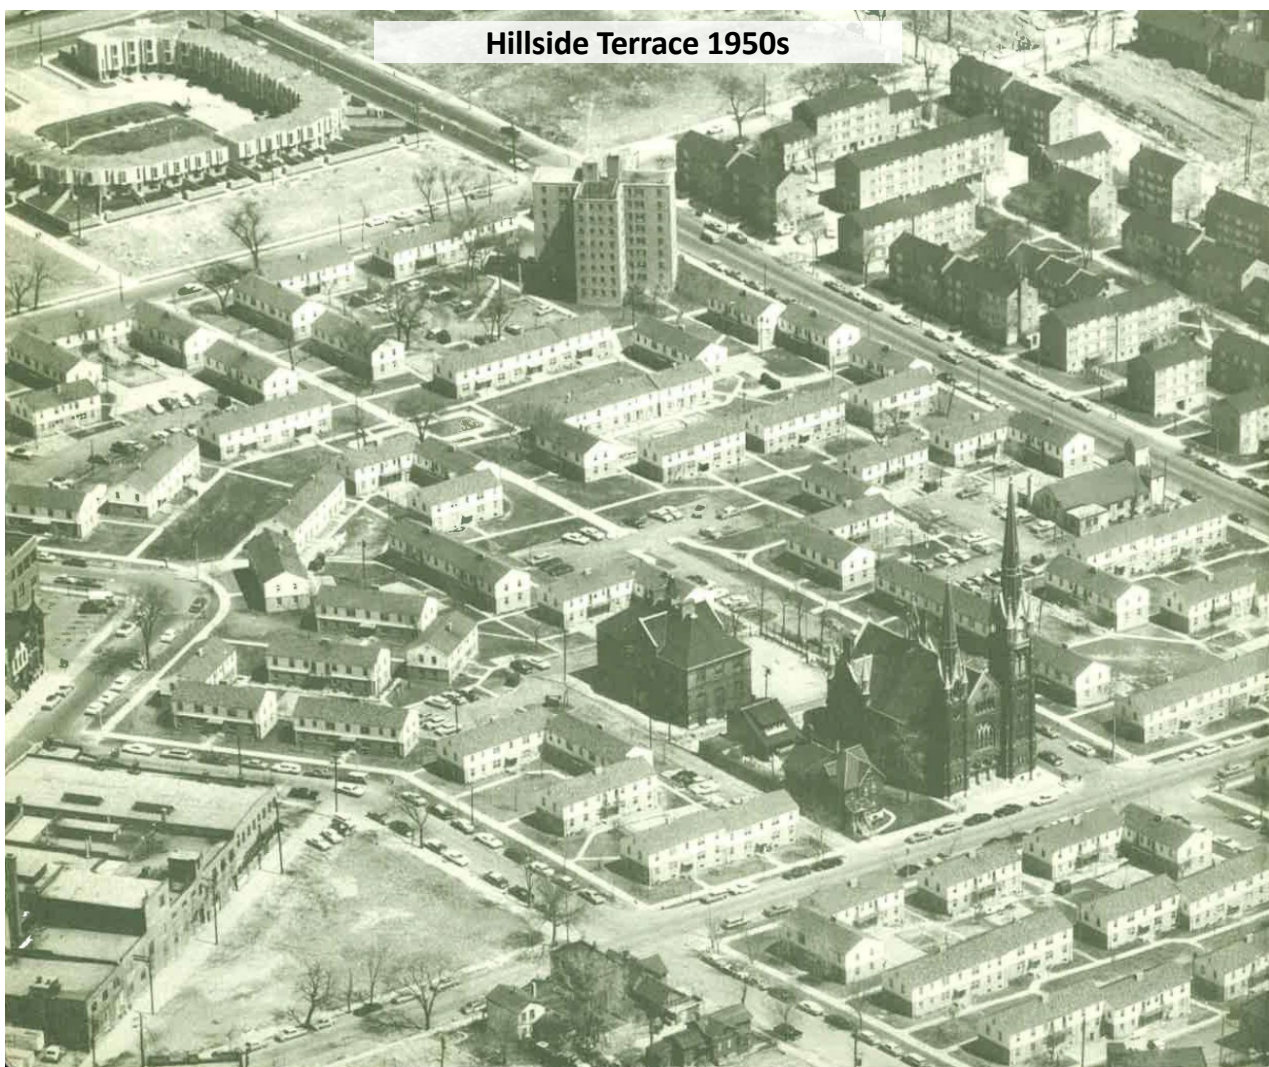

HILLSIDE TERRACE

HACM Mission Statement

Hillside Terrace Playground, 1959

The mission of the Housing Authority of the City of Milwaukee (HACM) is to foster strong, resilient and inclusive communities by providing a continuum of high-quality housing options that support self-sufficiency, good quality of life, and the opportunity to thrive.

Hillside Terrace 1950s

Evolution of Hillside Terrace

71 Years and Counting

Two Phases of Initial Construction

1948 – 1949: 208 units east of 7th Street

1956: 388 units

1990s Revitalization

Over \$50 million investment