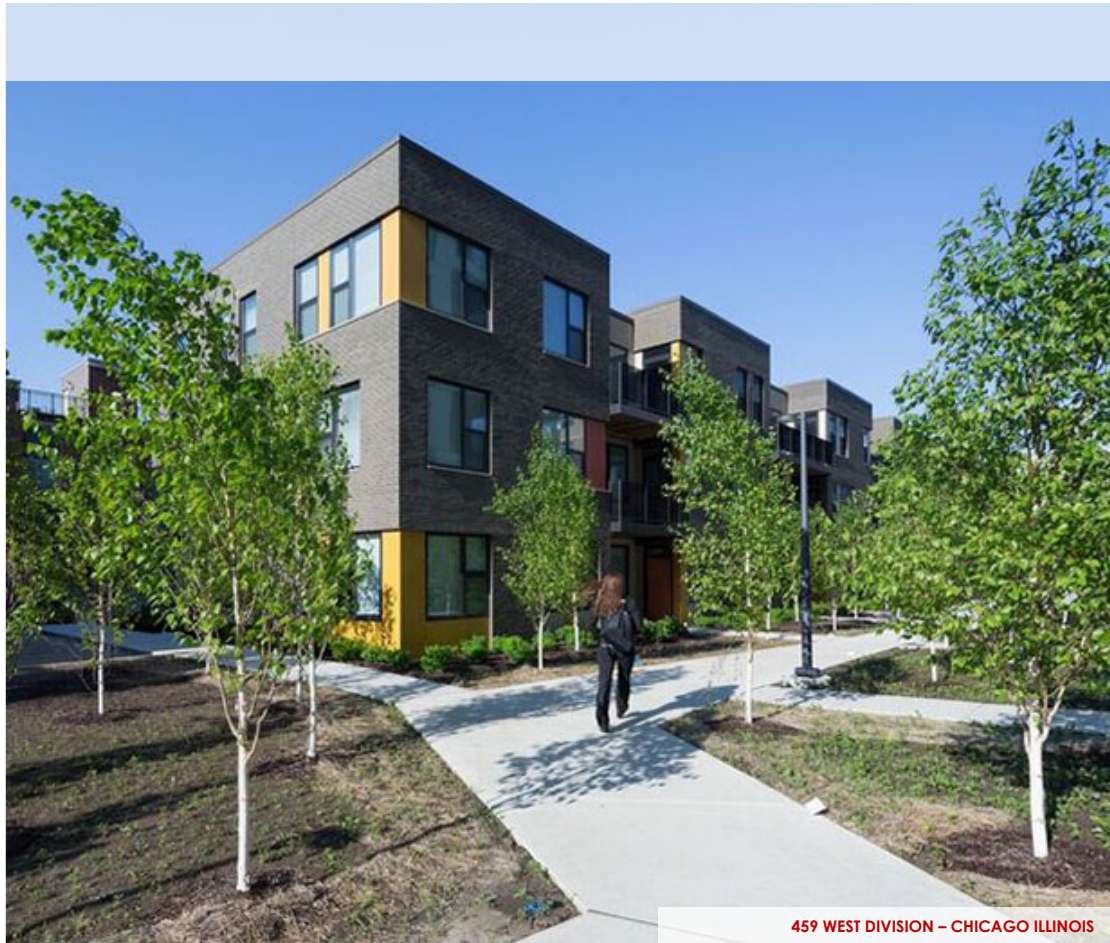

459 WEST DIVISION – CHICAGO ILLINOIS