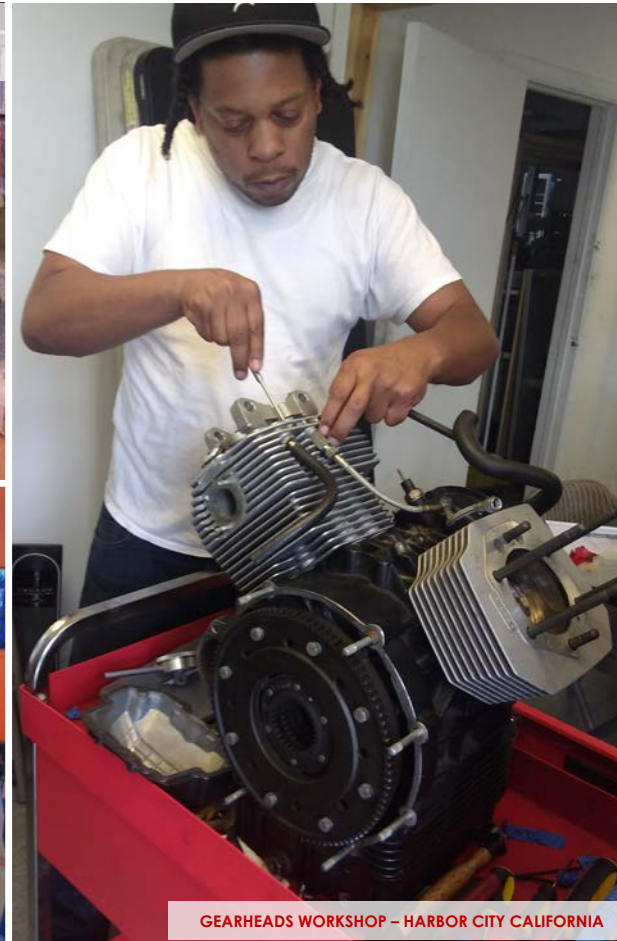

GEARHEADS WORKSHOP – HARBOR CITY CALIFORNIA