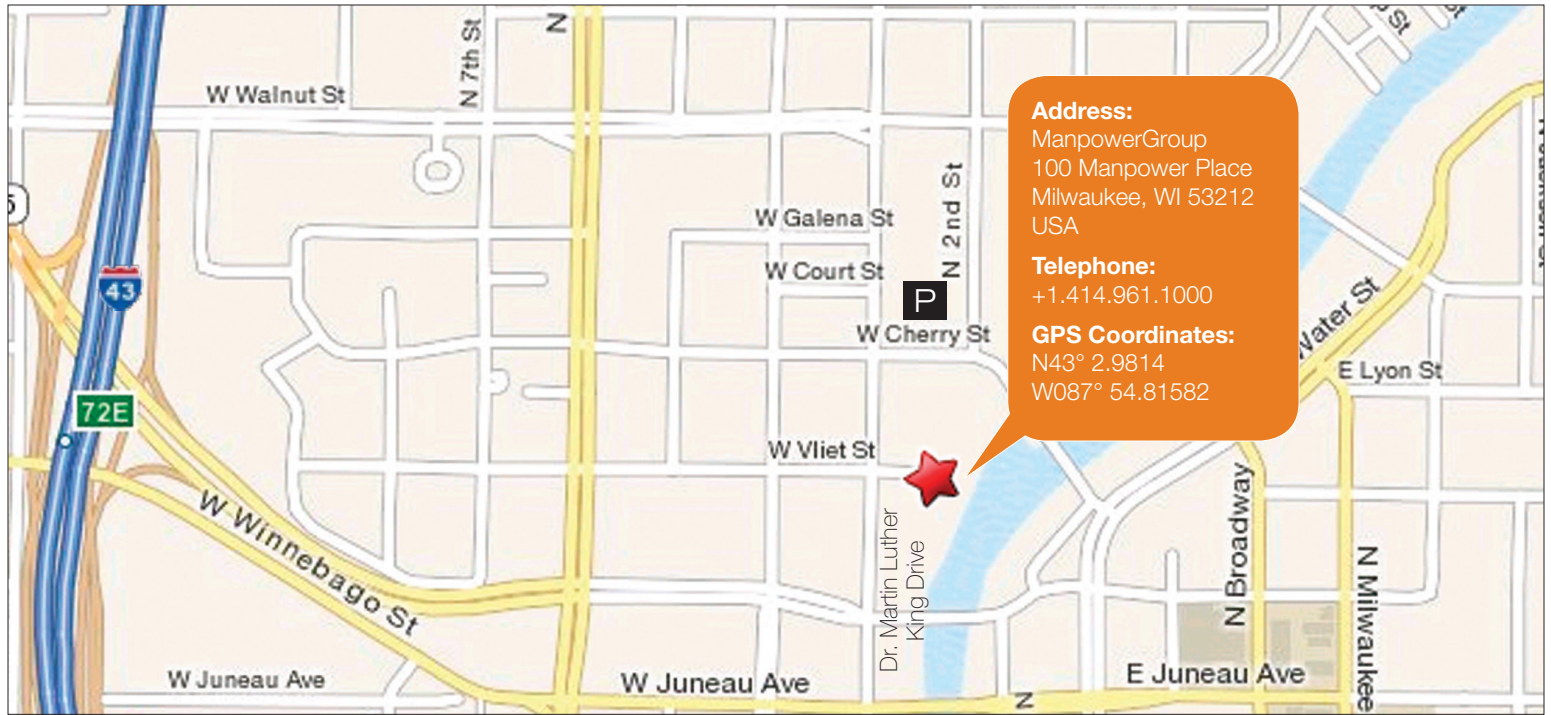

ManpowerGroup World Headquarters Driving Directions

From the north

- 1) Take I-43 south to downtown Milwaukee.
- 2) Take the McKinley Ave. exit and proceed on McKinley Ave. heading east.
- 3) Turn left onto north Dr. Martin Luther King Drive and proceed to Cherry Street.
- 4) Turn right on Cherry Street.
- 5) Visitor parking is located on the 1st level of the parking structure located at the northeast corner of Dr. Martin Luther King Drive and Cherry Street. Enter the structure off of Cherry Street.

From the south

- 1) Drive I-94 west / US-41 north to downtown Milwaukee.
- 2) Take the I-43 north exit and merge onto I-43 north.
- 3) Take the McKinley Ave. exit and proceed on McKinley Ave. heading east.
- 4) Turn left onto north Dr. Martin Luther King Drive and proceed to Cherry Street.
- 5) Visitor parking is located on the 1st level of the parking structure located at the northeast corner of Dr. Martin Luther King Drive and Cherry Street. Enter the structure off of Cherry Street.

Parking Instructions

Visitor parking is located on the first level of the parking structure located at the northeast corner of Dr. Martin Luther King Drive and Cherry Street. Turn east off of Dr. Martin Luther King Drive onto Cherry Street to enter the parking structure. If visitor parking is full, enter the parking structure through the west entrance located on Dr. Martin Luther King Drive. Event parking will be available to either the right or left upon entering. Enter our World Headquarters from the main entrance that faces the river. Our Ambassadors will be there to greet you. Please do not enter the building on Cherry Street.